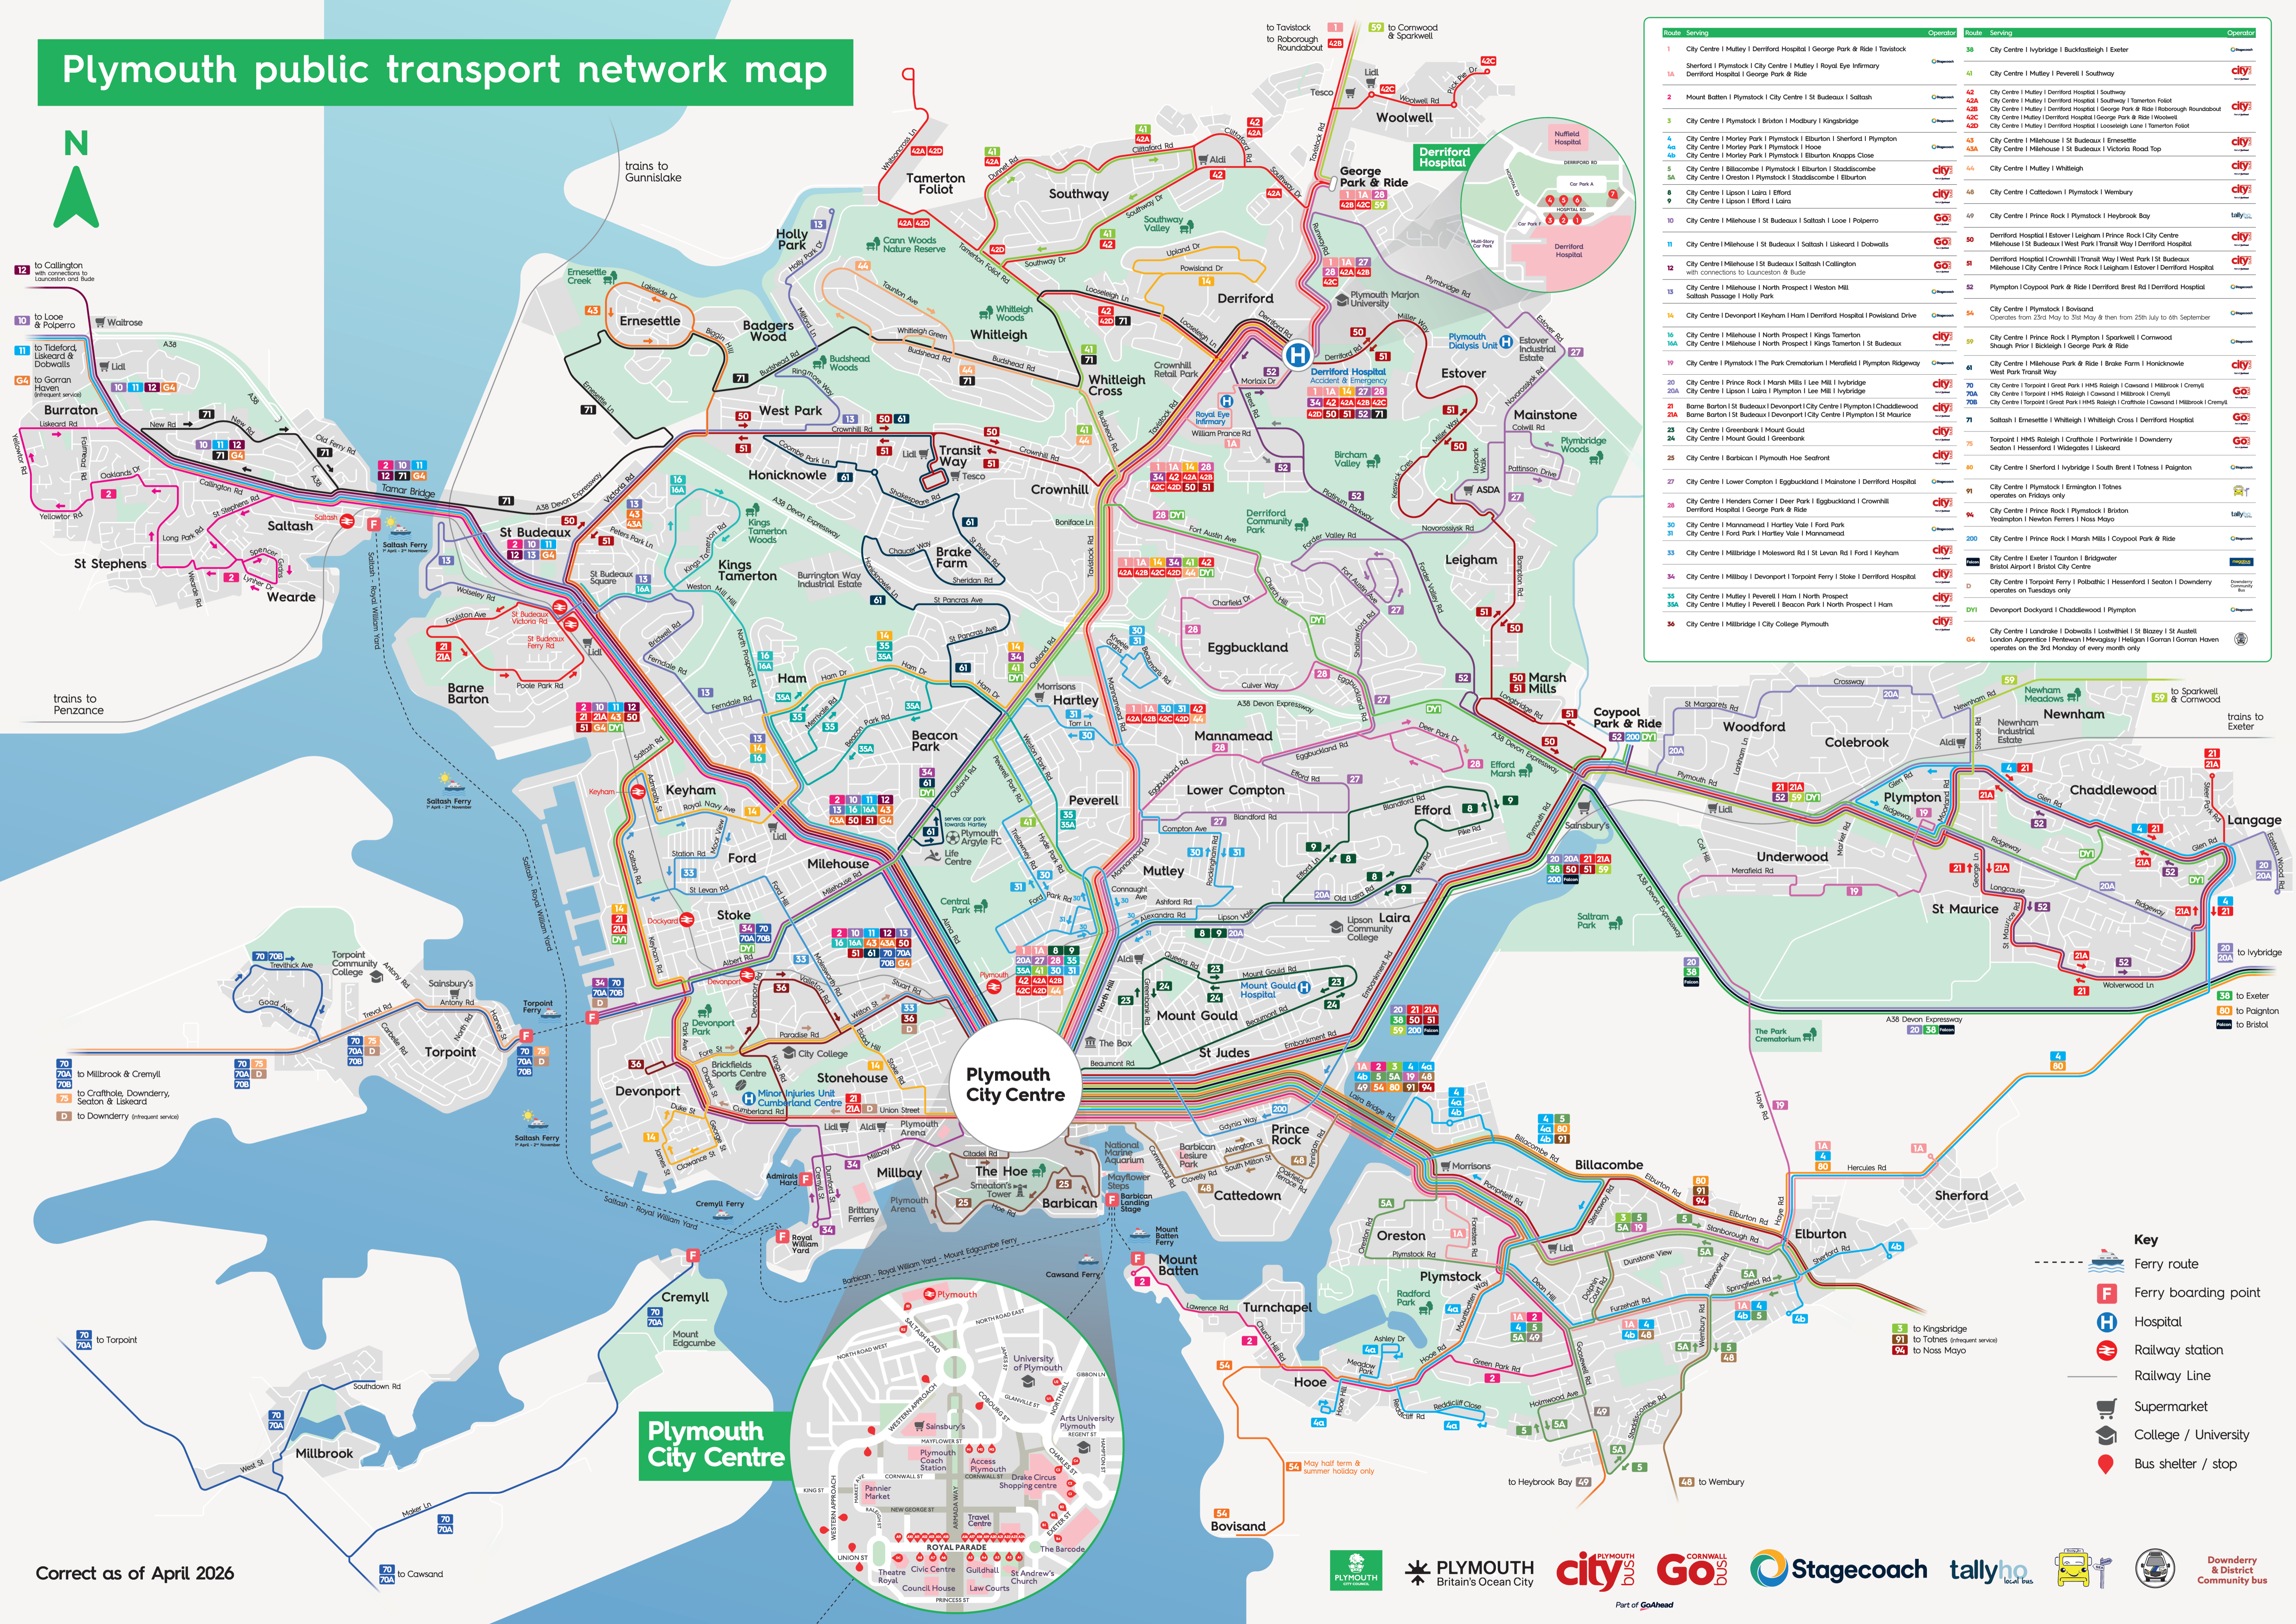

Plymouth public transport network map

Route	Serving	Operator	Route	Serving	Operator
1	City Centre | Mutton | Derriford Hospital | George Park & Ride | Tavistock	City	38	City Centre | Ivybridge | Budfastleigh | Exeter	City
2A	Sherford | Plymstock | City Centre | Mutton | Royal Eye Infirmary | Derriford Hospital | George Park & Ride	City	41	City Centre | Mutton | Peverell | Southway	City
3	City Centre | Plymstock | Britton | Modbury | Kingsbridge	City	42	City Centre | Mutton | Derriford Hospital | Southway	City
4	City Centre | Morley Park | Plymstock | Elburton | Sherford | Plympton	City	42A	City Centre | Mutton | Derriford Hospital | Southway | Tamerton Foliot	City
5	City Centre | Billacombe | Plymstock | Elburton | Staddiscombe	City	42B	City Centre | Mutton | Derriford Hospital | George Park & Ride | Hooe | Kingsbridge	City
6A	City Centre | Oreston | Plymstock | Staddiscombe | Elburton	City	42C	City Centre | Mutton | Derriford Hospital | George Park & Ride | Wobwell	City
7	City Centre | Lippson | Laina | Efford	City	42D	City Centre | Mutton | Derriford Hospital | Loosleigh Lane | Tamerton Foliot	City
8	City Centre | Lippson | Laina | Efford	City	43	City Centre | Milehouse | St Budeaux | Exesette	City
9	City Centre | Lippson | Laina | Efford	City	43A	City Centre | Milehouse | St Budeaux | Victoria Road Top	City
10	City Centre | Milehouse | St Budeaux | Saltash | Looe | Polperro	GO	44	City Centre | Mutton | Willitigh	City
11	City Centre | Milehouse | St Budeaux | Saltash | Liskeard | Dobwalls	GO	46	City Centre | Cattedown | Plymstock | Wembury	City
12	City Centre | Milehouse | St Budeaux | Saltash | Collington with connections to Launceston & Bude	GO	49	City Centre | Prince Rock | Plymstock | Heybrook Bay	Tallyho
13	City Centre | Milehouse | North Prospect | Weston Mill | Saltash | Passage | Holy Hill	City	50	Derriford Hospital | Estover | Lingham | Prince Rock | City Centre | Milehouse | St Budeaux | West Park Transit Way | Derriford Hospital	City
14	City Centre | Devonport | Keyham | Ham | Derriford Hospital | Powisland Drive	City	51	Derriford Hospital | Crownhill | Trenail Way | West Park | St Budeaux | Milehouse | City Centre | Prince Rock | Lingham | Estover | Derriford Hospital	City
15	City Centre | Plymouth | Boveisland | Operates from 23rd May to 31st May & then from 29th July to 6th September	City	52	Plympton | Coypool Park & Ride | Derriford | Brest Rd | Derriford Hospital	City
16	City Centre | Milehouse | North Prospect | Kings Tamerton	City	54	City Centre | Plymstock | Boveisland	City
17	City Centre | Milehouse | North Prospect | Kings Tamerton | St Budeaux	City	59	City Centre | Milehouse | Plympton | Sparkwell | Cornwood | Shaugh Prior | Bickleigh | George Park & Ride	City
18	City Centre | Plymouth | The Park Crematorium | Merfeld | Plympton | Ridgeway	City	61	City Centre | Milehouse | Park & Ride | Brake Farm | Horicknowle | West Park Transit Way	City
19	City Centre | Prince Rock | Marsh Mills | Lee Mill | Ivybridge	City	70	City Centre | Torpoint | Great Park | HMS Raleigh | Cawsand | Millbrook | Cremyll	GO
20	City Centre | Lippson | Laina | Plympton | Lee Mill | Ivybridge	City	70A	City Centre | Torpoint | HMS Raleigh | Cawsand | Millbrook | Cremyll	GO
21	Barne Barton | St Budeaux | Devonport | City Centre | Plympton | Chaddiswood	City	70B	City Centre | Torpoint | Great Park | HMS Raleigh | Cattlehoe | Cawsand | Millbrook | Cremyll	GO
22	Barne Barton | St Budeaux | Devonport | City Centre | Plympton | St Maurice	City	71	Saltash | Exesette | Willitigh | Willitigh Cross | Derriford Hospital	City
23	City Centre | Greenbank | Mount Gould | Greenbank	City	75	Torpoint | HMS Raleigh | Cattlehoe | Portwessetle | Downderry | Seaton | Hensford | Widgates | Liskeard	GO
24	City Centre | Lippson | Laina | Efford	City	77	City Centre | Sherford | Ivybridge | South Brent | Totness | Paignton	City
25	City Centre | Barbican | Plymouth Hoe | Seaford	City	91	City Centre | Plymstock | Erington | Totness operates on Fridays only	City
27	City Centre | Lower Compton | Eggbackland | Mainstone | Derriford Hospital	City	94	City Centre | Prince Rock | Plymstock | Britton | Yealpoint | Newton Ferrers | Noss Mayo	Tallyho
28	City Centre | Henders Corner | Deer Park | Eggbackland | Crownhill | Derriford Hospital | George Park & Ride	City	200	City Centre | Prince Rock | Marsh Mills | Coypool Park & Ride	City
30	City Centre | Mannamead | Hartley Vale | Ford Park	City	City Centre | Exeter | Taunton | Bridgwater | Bristol Airport | Bristol City Centre	Stagecoach	
31	City Centre | Ford Park | Hartley Vale | Mannamead	City	D	London Apprentice | Penleven | Mexagilly | Heligan | Gorman | Gorman Haven operates on Tuesdays only	Downderry & District Community Bus
33	City Centre | Millbridge | Moleward Rd | St Levan Rd | Ford | Keyham	City	DV1	Devonport | Dockyard | Chaddiswood | Plympton	City
34	City Centre | Millbay | Devonport | Torpoint Ferry | Stoke | Derriford Hospital	City	G4	City Centre | Landrake | Dobwalls | Loosleigh | St Brazey | St Austell | London Apprentice | Penleven | Mexagilly | Heligan | Gorman | Gorman Haven operates on the 3rd Monday of every month only	City