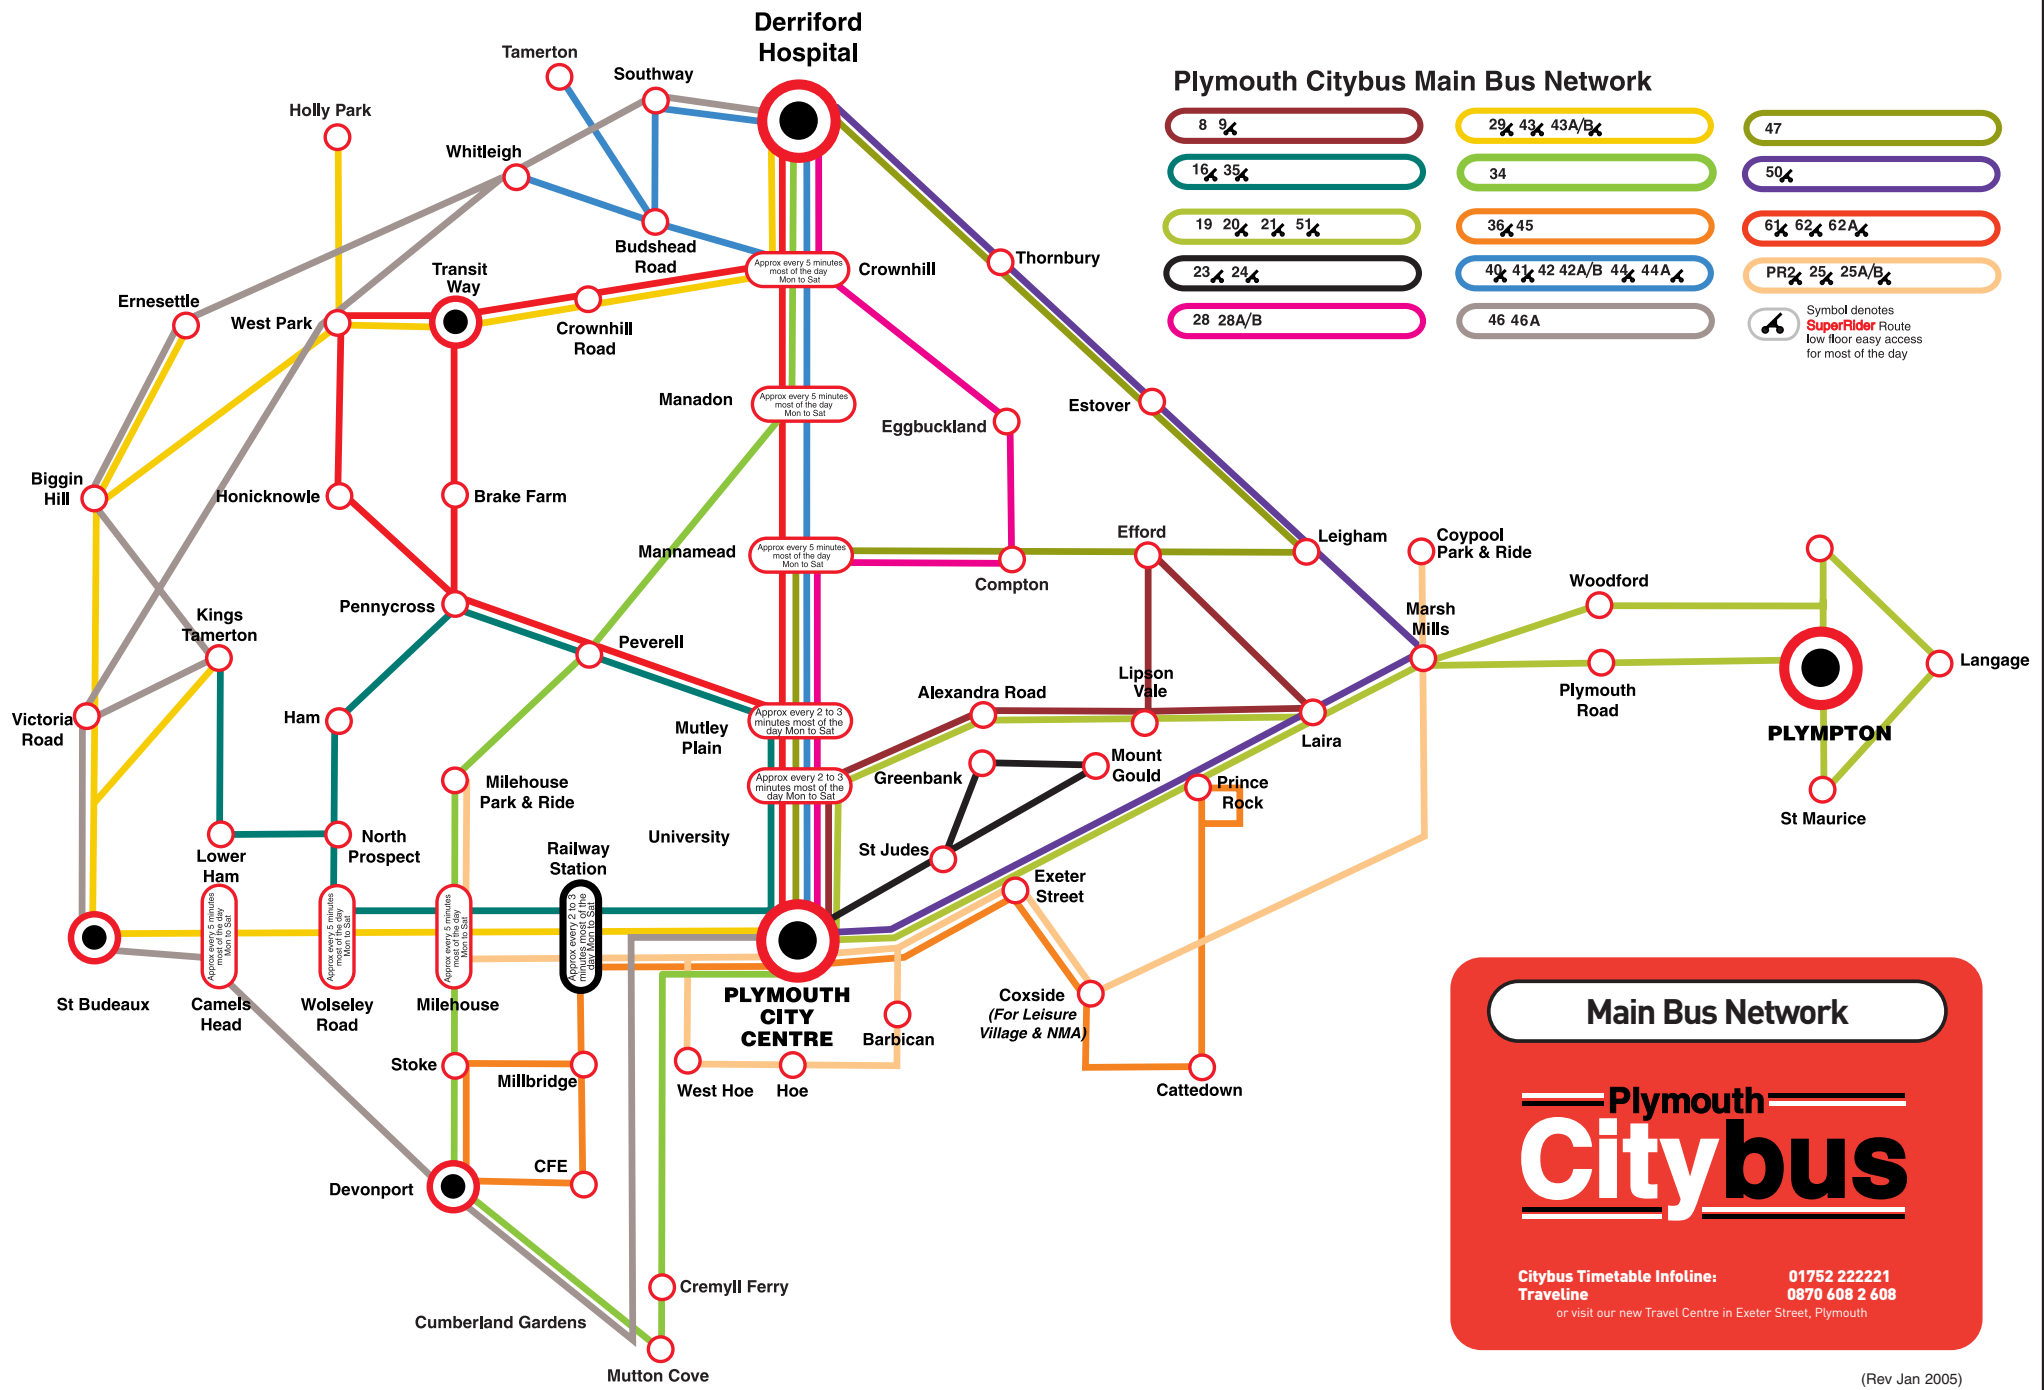

Plymouth Citybus Main Bus Network

8 9x	29x 43x 43A/Bx	47
16x 35x	34	50x
19 20x 21x 51x	36x 45	61x 62x 62Ax
23x 24x	40x 41x 42 42A/B 44x 44Ax	PR2x 25x 25A/Bx
28 28A/B	46 46A	

 Symbol denotes SuperRider Route
 low floor easy access for most of the day

Main Bus Network

Plymouth
Citybus

Citybus Timetable Infoline: **01752 222221**
 Traveline **0870 608 2 608**
 or visit our new Travel Centre in Exeter Street, Plymouth